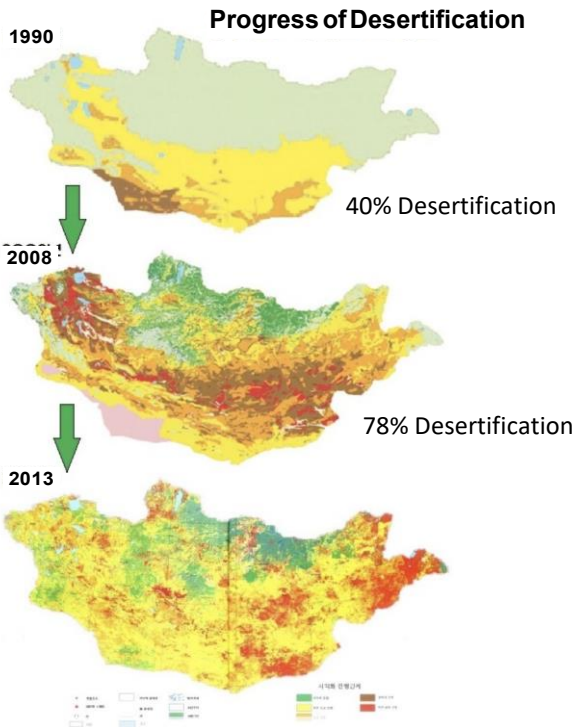

Planting Trees in Mongolia

The recent report of the UN's Intergovernmental Panel on Climate Change warns that the climate crisis is growing faster than previously predicted. The UN identifies desertification in Mongolia and several other areas of the world as threatening the entire global ecosystem, with 50% of Earth's land area turning to desert by 2100 unless the world drastically and quickly reduces carbon emissions. The pace of desertification in Mongolia is shown below.

- Green-No Desertification
- From yellow to brown and to red- Serious Desertification [Research from the Institute for Desertification of Mongolia]
- During last 30 years, 1166 lakes, 887 rivers, and 2096 ponds disappeared.