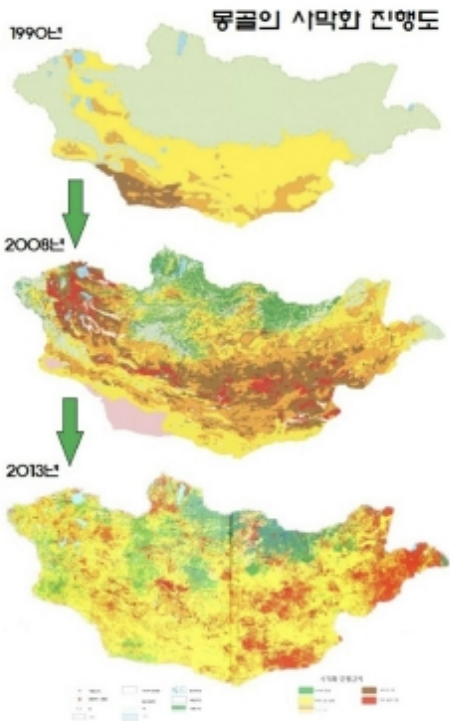

Planting Trees in Mongolia

The recent report of the UN's Intergovernmental Panel on Climate Change warns that the climate crisis is growing faster than previously predicted. The UN identifies desertification in Mongolia and several other areas of the world as threatening the entire global ecosystem, with 50% of Earth's land area turning to desert by 2100 unless the world drastically and quickly reduces carbon emissions. The pace of desertification in Mongolia is shown below.

- Green-No Desertification
- From yellow to brown and to red- Serious Desertification [Research from the Institute for Desertification of Mongolia]
- During last 30 years, 1166 lakes, 887 rivers, and 2096 ponds disappeared.

Planting Trees in Mongolia: The Sisters of Charity campaign extends through Easter 2019. A donation of \$10 plants a tree. To make a donation, complete and mail this form to "Trees for Mongolia," C/O

Sister Mary Norbert Long; Sisters of Charity; 144 DePaul Center Rd.; Greensburg, PA 15601

NAME _____ Donation enclosed _____

몽골 나무심기 (Planting Trees in Mongolia)

유엔 기후변화에 관한 정부간 협의체(UN's Intergovernmental Panel on Climate Change)의 최근 보고서에서는 기후 위기가 이전에 예상했던 것보다 더 빠르게 진행되고 있다고 경고하고 있습니다.

유엔에 따르면 몽골과 세계 다른 지역에서 진행되고 있는 사막화가 전체 지구생태계를 위협하고 있으며 전 세계가 탄소 배출량을 획기적으로 빠르게 줄이지 않으면 2100년까지 지구의 50%가 사막화 될 것이라고 합니다.